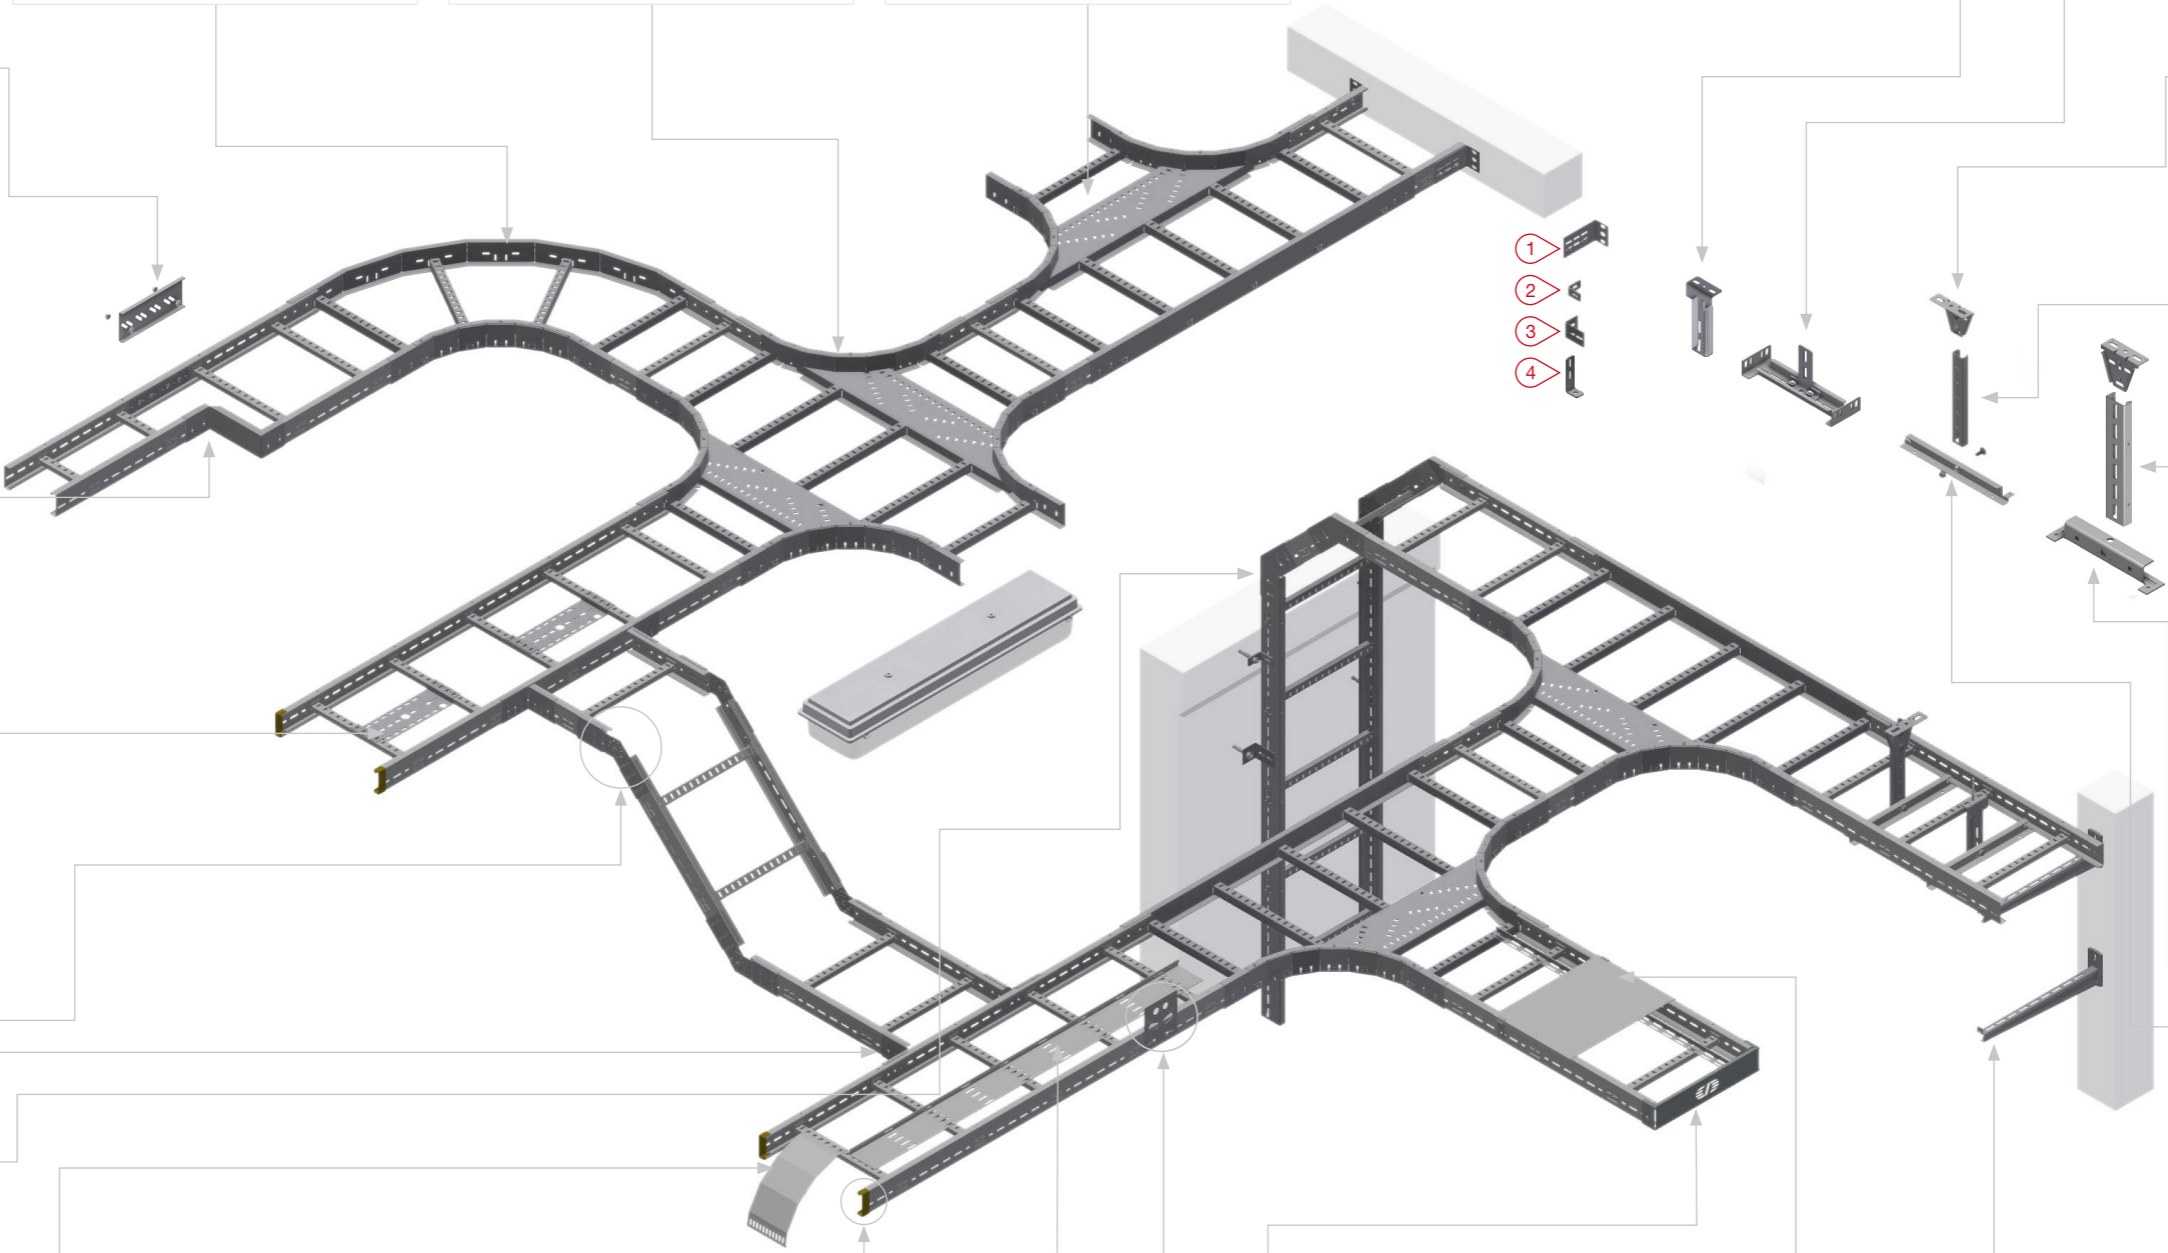

ANGLE BRACKETS			
Type	SS	ZM	HDG
① S-LOE WD	1304468	1375417	1304467
② M10/M6	1371817	N/A	1372761
③ M10	1304469	N/A	1301081
④ M6	1372382	N/A	1372696

Fastener(s) included.

STARTER BRACKET			
Type	SS	ZM	HDG
CH48-1-172	1304476	1375376	1304478
CH48-1-222	1304479	1375377	1304481
CH48-1-300	1306848	1375157	1304484

Combined ceiling and central channel.
Fits channel CH42-1 and central support.
Fastener(s) not included.

CENTRAL SUPPORT BRACKET			
Width	SS	ZM	HDG
200	1306875	N/A	1306870
300	1306876	N/A	1306871
400	1306877	N/A	1306872
500	1306878	N/A	1306873
600	1306879	N/A	1306874

Fits CH50-1. Fastener(s) included.

SPLICE CONNECTOR			
Type	SS	ZM	HDG
SC	1372371	1375406	1372025
SC-HD	1303329	N/A	1303327

4 x M12 fastener(s) included.

EXPANSION SPLICE			
Type	SS	ZM	HDG
ES-SC	1302466	1375148	88629

4 x M12 fastener(s) included.

REDUCER			
Width	SS	ZM	HDG
100	85875	1375149	85877
200	85876	1375150	85878

Fastener(s) not included.

E+I BOX BRACKET RUNG			
Type	SS	ZM	HDG
EQ-RU	1372378	1375410	1372056

Fastener(s) not included.

HINGES			
Type	SS	ZM	HDG
VH	1372375	1375408	1372027
HH	1372373	1375407	1372026

Fastener(s) included.

SPLICE ANGLE			
Type	SS	ZM	HDG
RB-45	1375151	1375409	1375152

Fastener(s) included.

EXIT PLATE			
Type	SS	ZM	HDG
EX	1371723	1375153	1302499

Fastener(s) included.

EDGE PROTECTOR	
Type	Yellow Plastic
LOE75 EP-SI	80388

DIVIDER			
Type	SS	ZM	HDG
DI-42	1371706	1375166	1372783
DI-CH	1304496	1375414	1372034

Length = 3m. Fastener(s) included.
Dividers in SS can not be used as an electro-magnetic barrier. Ask for dividers in duplex.

SOCKET PLATE			
Type	SS	ZM	HDG
EQ-SI-1	1372377	1375411	1371592
EQ-SI-2	1303337	1375412	1306855
EQ-SI-3	1303339	1375413	1303338

Fastener(s) not included.

END COVER			
Width	SS	ZM	HDG
200	89297	N/A	91322
300	89298	N/A	91323
400	89299	N/A	91324
500	89300	N/A	91325
600	89301	N/A	91326

Fastener(s) not included.

COVER			
Width	SS	ZM	HDG
200	1302606	1303252	1371563
300	1302607	1303253	1371564
400	1302608	1303254	1371565
500	1302609	1303255	1371567
600	1302610	1303256	1371568
Cover Clamp	1372379	Use SS	1372872

Cover length = 3m.
Cover clamp fastener(s) included.

CANTILEVER ARM			
Width	SS	ZM	HDG
200	1302443	N/A	1372690
300	1302444	N/A	1372691
400	1302445	N/A	1372692
500	1302446	N/A	1372693
600	1302447	N/A	1372694
Fixing Clamp	1372384	N/A	1371556

Type: CA-35.
Fixing clamp: fastener(s) included.

CENTRAL SUPPORT FOR CH42-1			
Width	SS	ZM	HDG
200	1303310	N/A	N/A
300	1303311	N/A	N/A
400	1303312	N/A	N/A
500	1303313	N/A	N/A
600	1303314	N/A	N/A
Fixing clamp	1304461	N/A	N/A

Fastener(s) included.

SPLICE FOR CHANNELS			
Fits	SS	ZM	HDG
CH42-1	1301581	N/A	1301580
CH50-1	1302595	N/A	1372763

Fastener(s) included.

CHANNEL CH42-1			
Length	SS	ZM	HDG
300	1303347	1375423	N/A
450	1303348	1375424	N/A
900	1303349	1375425	N/A
3000	1303350	1375426	N/A

CHANNEL CH50-1			
Length	SS	ZM	HDG
3000	1371687	1375164	1371684

CEILING BRACKET 0-38°			
Type	SS	ZM	HDG
CE-SD	1372385	1375422	1372150

Fits CH42-1 and CH50-1.
Fastener(s) included.

Please note! Whilst every effort has been made to ensure the accuracy of the content, our systems and products are under continual improvement and development, therefore we reserve the right to make changes to products or specification without prior notice. Product graphics are intended to be representative, however small differences in actual products may occur.