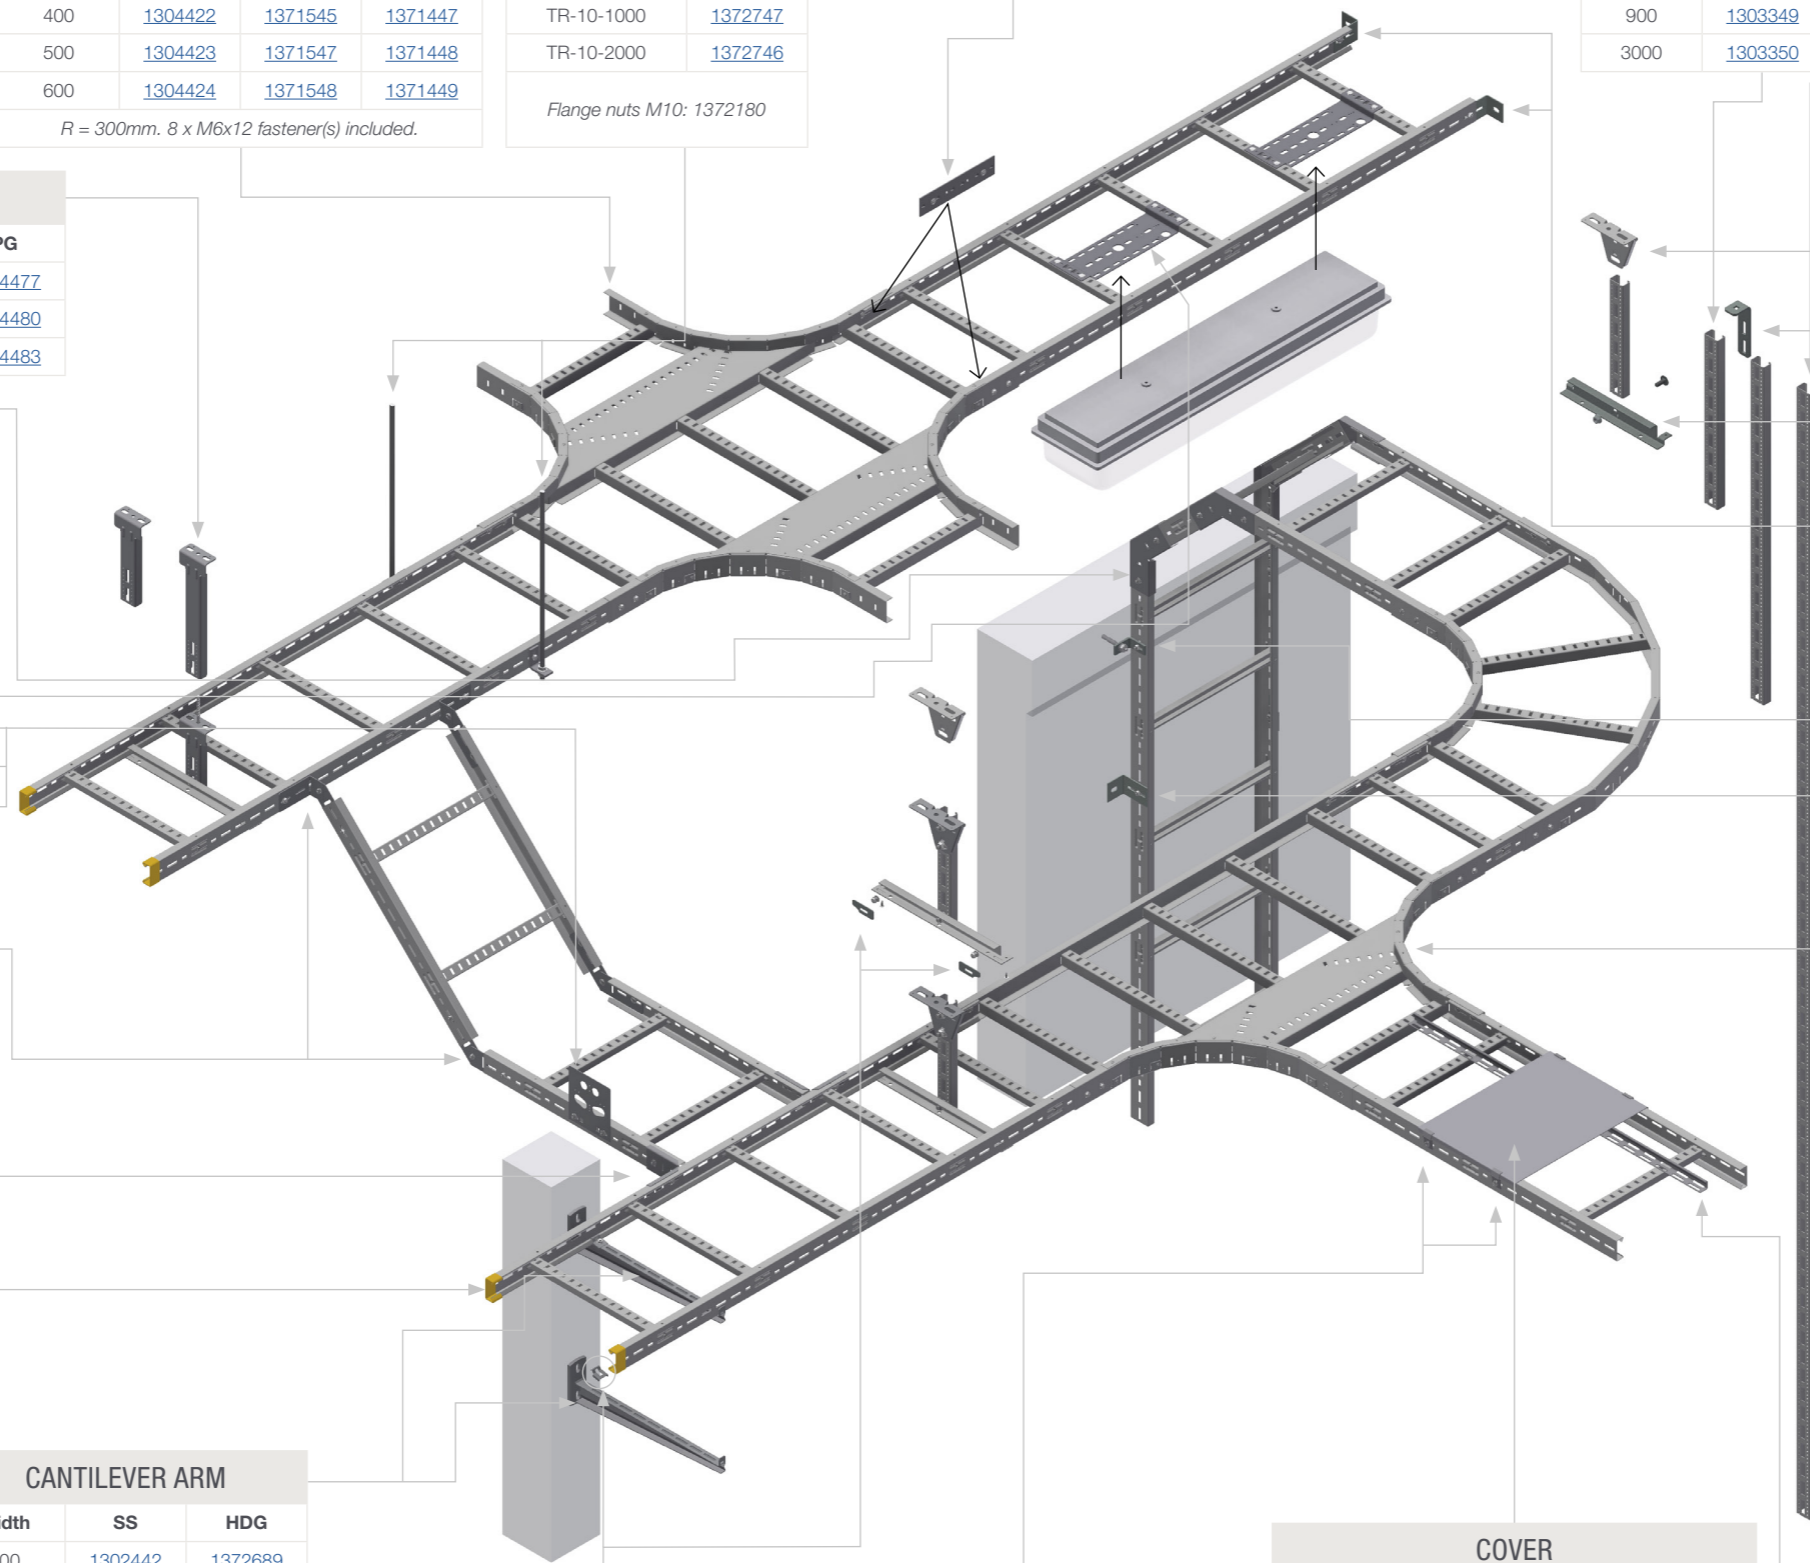

COVER			
Width	SS	HDG	PG
200	1302606	1371563	1371557
300	1302607	1371564	1371558
400	1302608	1371565	1371559
500	1302609	1371567	1371560
600	1302610	1371568	1371561

CEILING BRACKET			
Type	SS	HDG	PG
ST-BO-CS-AP-38	1372385	1372150	1372151

2 x M10 fastener(s) included.
Adjustable up to 38°.

CENTRAL SUPPORT			
Type	SS	HDG	PG
LOE CS-CH42-200	1303310	1303305	1303300
LOE CS-CH42-300	1303311	1303306	1303301
LOE CS-CH42-400	1303312	1303307	1303302
LOE CS-CH42-500	1303313	1303308	1303303
LOE CS-CH42-600	1303314	1303309	1303304

SS and PG fits CH42-1. 1 x M10x20 fastener(s) included.
HDG fits CH50-1. 1 x M10x25 fastener(s) included.

ANGLE BRACKETS			
Type	SS	HDG	PG
AB-50x140x5-M10	1304469	1301081	-
AB-50x50x5-M6/10	1371817	1372761	1372735
SB-WL-L-50x75-M10/6	1304468	1304467	1304466

Fastener(s) included.

FLAT ELBOW 90°			
Width	SS	HDG	PG
200	1372340	1371525	1371394
300	1372341	1371526	1371395
400	1372342	1371527	1371396
500	1372343	1371529	1371397
600	1372344	1371530	1371398

R = 300mm. 4 x M6x12 fastener(s) included.

T-PIECE			
Width	SS	HDG	PG
200	1372350	1371534	1372457
300	1372351	1371535	1372458
400	1372352	1371536	1372459
500	1372353	1371538	1372460
600	1372354	1371539	1372461

R = 300mm. 6 x M6x12 fastener(s) included.

DIVIDER			
Type	SS	HDG	PG
22 mm	1372380	1371572	1371571
Channel	1304496	1372034	1372019

Note: Can't be used as electromagnetic barrier.

Please note! Whilst every effort has been made to ensure the accuracy of the content, our systems and products are under continual improvement and development, therefore we reserve the right to make changes to products or specification without prior notice. Product graphics are intended to be representative, however small differences in actual products may occur.