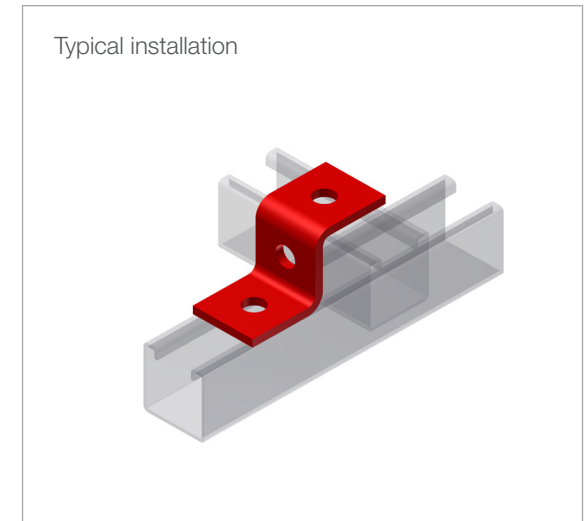

INTENDED USE

UNO bracket for connecting U-41-1 and U-21-2 UNO sections together.

INSTRUCTION FOR USE

Fix UNO nuts or UNO card in the channel.
Attach the bracket connecting the sections.
Adjust and tighten securely.

Fitting UNO nut with UNO card

Fitting UNO nut with spring