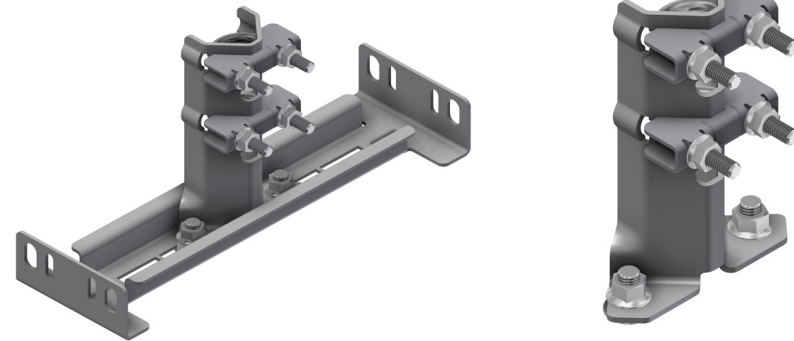

INTENDED USE

Arm for supporting LOE/TOE cable trays from central support brackets. Available in widths to suit cable ladders 200 mm - 600 mm. Can also be used for pipe support. Long bolt slots allow for adjustment of the position of the vertical support.

INSTRUCTION FOR USE

Attach the bracket to the central support bracket using self locking bolts. Adjust and tighten securely.

Support bracket with arm for cable ladders from 200 - 600 mm

Suitable for fixing to central rock bolt bracket

Suitable for fixing to central pendulum bracket