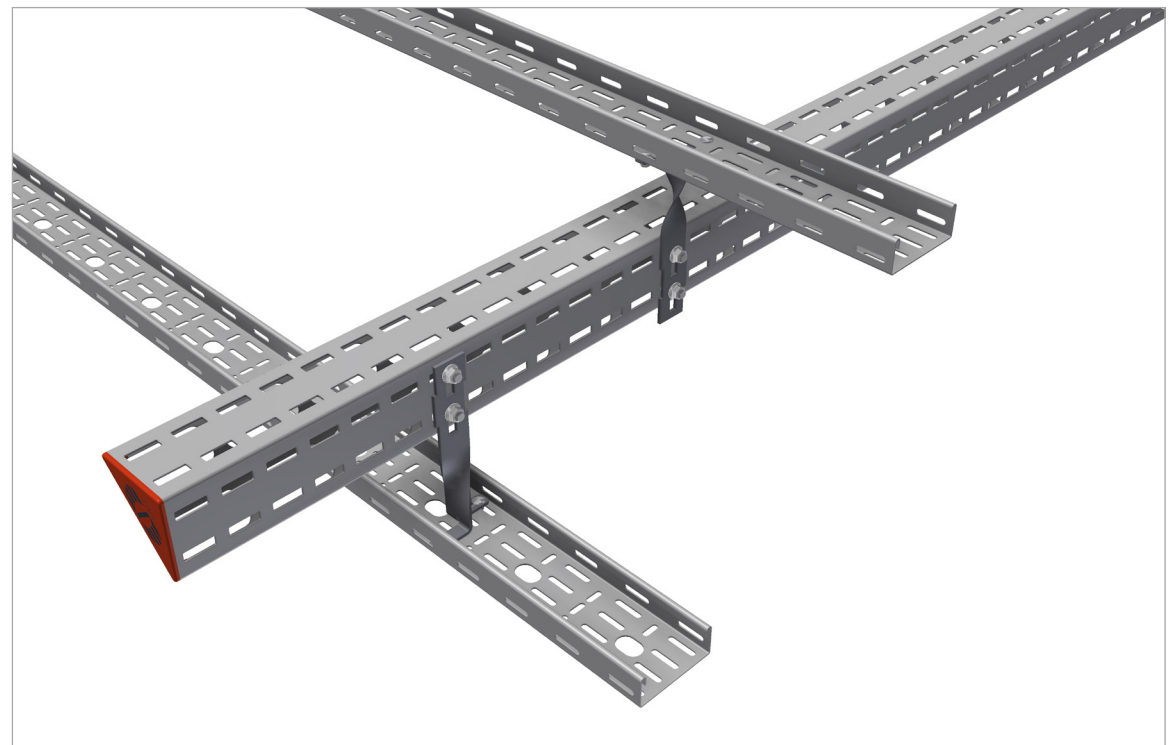

## INTENDED USE

Centrally supporting Channel Bracket with space efficient design for SPF-RF and SPB-LB in 100 and 150 mm widths.

Can also be used for support from underside.

## INSTRUCTION FOR USE

Fix the brackets to the centre of the cable tray loosely with self locking bolts. Fix the bracket to the support. Adjust and tighten the bolts securely.

User Guide for Bolts:  
Recommended Torque