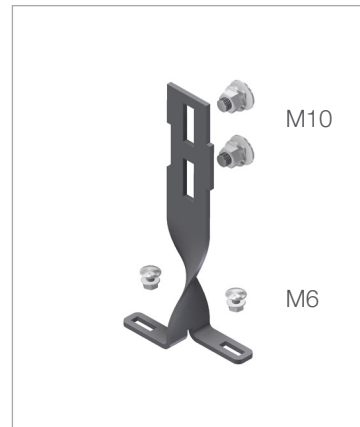

## INTENDED USE

Centrally supporting Channel Bracket with space efficient design for SPF-RF and SPB-LB in 100 and 150 mm widths.

Can also be used for support from underside.

## INSTRUCTION FOR USE

Fix the brackets to the centre of the cable tray loosely with self locking bolts. Fix the bracket to the support. Adjust and tighten the bolts securely.

User Guide for Bolts:  
Recommended Torque