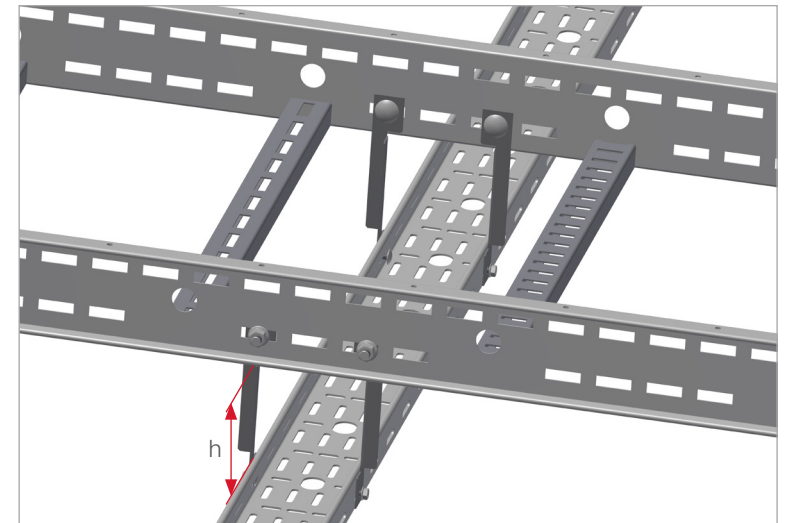

INTENDED USE

Interface brackets for supporting SPBE or SPF-RF trays under OE cable ladders, or from other support structures. Interface brackets are available in different lengths. The approximate height between different ladder and tray combinations are shown for comparison.

INSTRUCTIONS FOR USE

Attach the bracket loosely with self locking bolts. Adjust and tighten securely.

A-OE/SPB-RF-IF-177

Combination	h (mm)
OE/SPBE	112
OE/SPB-RF	99

A-OE/SPB-RF-IF-97

Combination	h (mm)
OE/SPBE	32.2
OE/SPB-RF	20