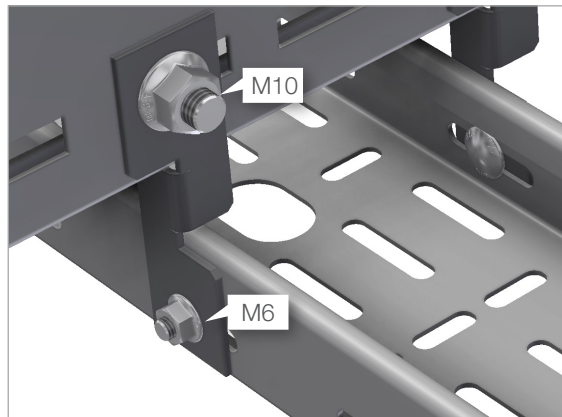

INTENDED USE

Interface brackets for supporting SPBE or SPF-RF trays under OE cable ladders, or from other support structures. Interface brackets are available in different lengths. The approximate height between different ladder and tray combinations are shown for comparison.

INSTRUCTIONS FOR USE

Attach the bracket loosely with self locking bolts. Adjust and tighten securely.

A-OE/SPB-RF-IF-177

Combination	h (mm)
OE/SPBE	112
OE/SPB-RF	99

A-OE/SPB-RF-IF-97

Combination	h (mm)
OE/SPBE	32.2
OE/SPB-RF	20